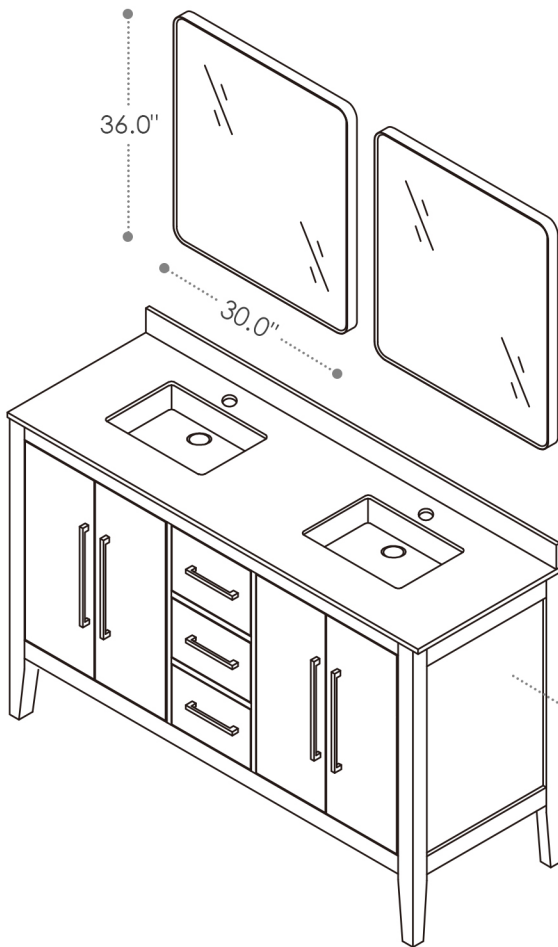

ALTAIR

FASHION BATHROOM LIFE

Altair Design, Inc.

Laurel

72"W x 22"D

Bathroom Vanity

72"W x 22"D x 34"H inches

INSTALLATION SPECIFICATION

Item#	558072		
Color	Weathered Fir/White		
Overall Dimension	72 in W x 22 in D x 34 in H		
Vanity Material	Solid fir wood, pine wood and long-lasting plywood		
Hardware Finish	Zinc Alloy Matte Black		
Number of Door	4 soft-closing doors		
Number of Drawers	3 soft-closing drawers		
Countertop Material	Quartz Stone - Calacatta White		
Sink	Double Undermount Sink		
Shape	Rectangular	Top Thickness	0.8 inch
Installation Type	Freestanding	Assembly Required	Yes
Backsplash Height	4 inch	Faucet Hole Spacing(in.):	Single Hole

Note : Does not include faucet, back panel, drain assembly, sidesplash, or P-trap.